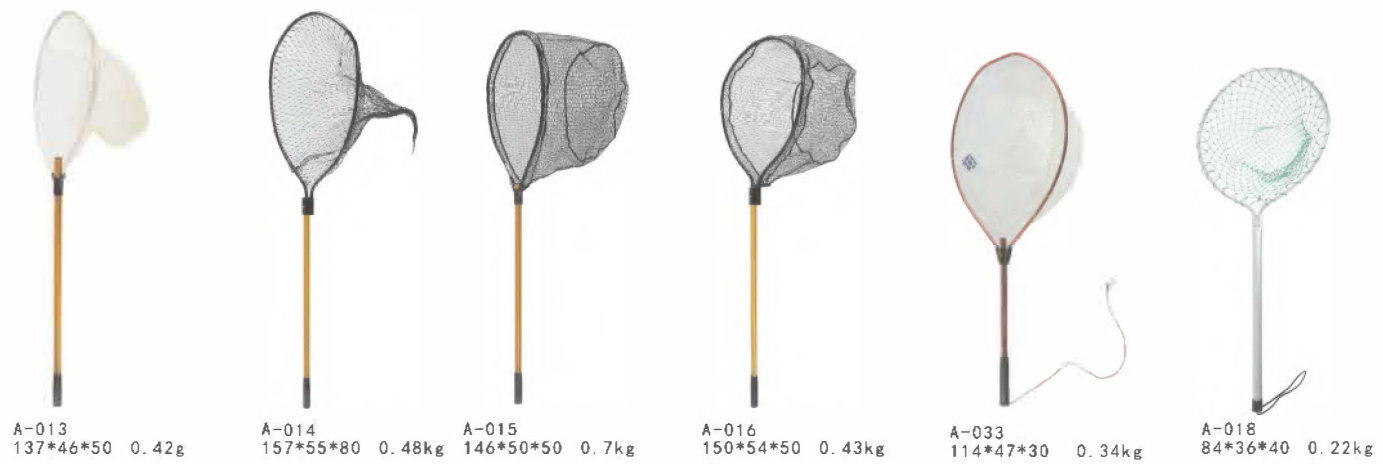

ALUMINUM LANDING NET

ALUMINUM LANDING NET

ALUMINUM LANDING NET

WOODEN LANDING NET

WOODEN LANDING NET

SMALL LANDING NET

D-001
70*48*60 0.21kg

D-002
50*4w*30 0.18kg