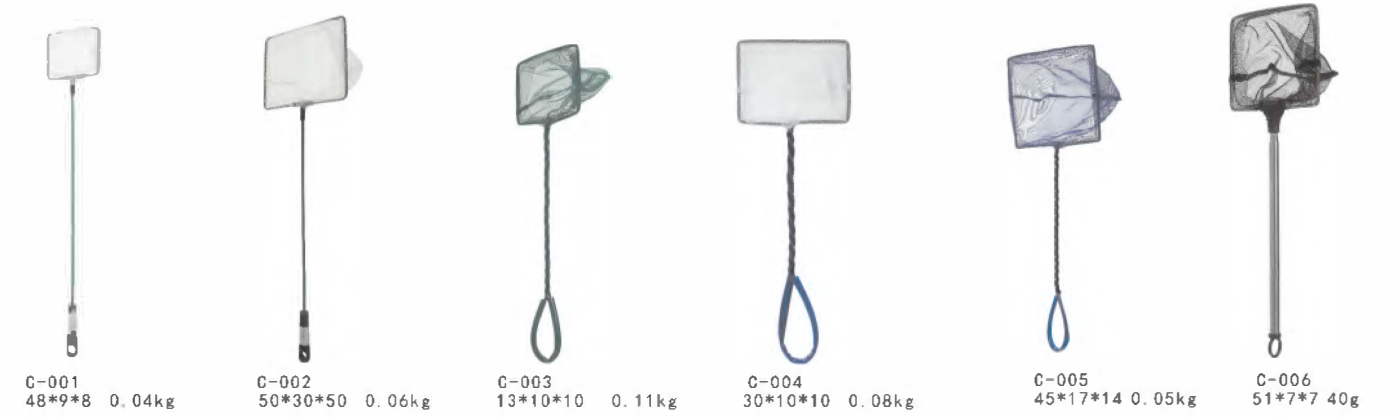

ALUMINUM LANDING NET

ALUMINUM LANDING NET

ALUMINUM LANDING NET

WOODEN LANDING NET

WOODEN LANDING NET

SMALL LANDING NET

D-001
70*48*60 0.21kg

D-002
50*4w*30 0.18kg