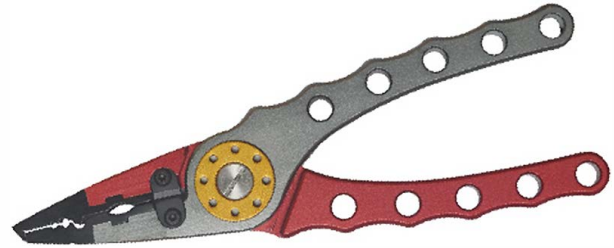

## ALUMINUM FISHING PLIERS

SELF-LOCKING FUNCTION

ITEM NO.: FG-1065 | SIZE: 19cm | WEIGHT: 172g

ITEM NO.: FG-1015 | SIZE: 18cm | WEIGHT: 164g

ITEM NO.: FG-1018A | SIZE: 18cm | WEIGHT: 143g

ITEM NO.: FG-1023 | SIZE: 17cm | WEIGHT: 118g