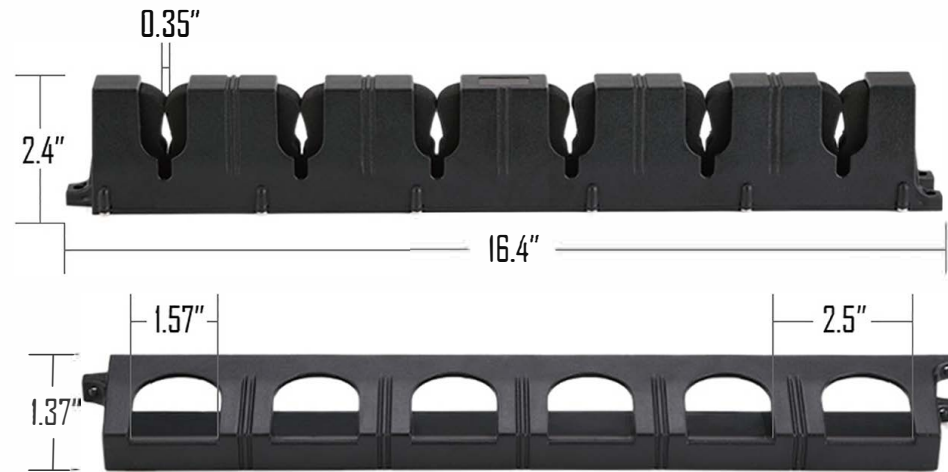

ITEM NO.: BL-049 | SIZE: 23.7cm | WEIGHT: 137g

ITEM NO.: BL-041 | SIZE: 24.3cm | WEIGHT: 52g

**PELICAN TOOLS**

COLOR SELECTION

TO Secure Your Rods On The Wall

1.7" SCREW\*6 | 1.4" WALL PLUG\*6

ROD HOLDER

ITEM NO.: BL-043 | SIZE: 45 X 14 X 5cm | WEIGHT: 539g