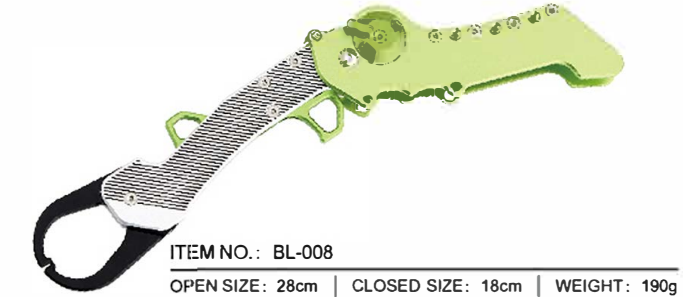

## HIGH QUALITY STAINLESS STEEL FILLET KNIFE

GOOD TOUGHNESS\MORE THAN YOU THINK

|         |               |               |
|---------|---------------|---------------|
| PK-1093 | SIZE : 7 INCH | WEIGHT : 185G |
| PK-1093 | SIZE : 9 INCH | WEIGHT : 201G |

# ALUMINUM FISHING LIP GRIPS SERIES

ELEGANT APPEARANCE, LIGHT WEIGHT AND PORTABLE.

MADE OF ALUMINIUM ALLOY, ERGONOMIC HANDLE DESIGN.

COMFORTABLE CONTROL, HIGH QUALITY, DURABLE,

QUALITY ASSURANCE, IS YOUR GOOD FISHING HELPER.

IT CAN BEAR ALMOST 50KGS

PELICAN TOOLS

ITEM NO.: BL-011  
OPEN SIZE: 28cm | CLOSED SIZE: 18cm | WEIGHT: 190g

ITEM NO.: BL-018  
OPEN SIZE: 28cm | CLOSED SIZE: 18cm | WEIGHT: 190g

ITEM NO.: BL-016  
OPEN SIZE: 28cm | CLOSED SIZE: 18cm | WEIGHT: 190g

ITEM NO.: BL-015

ITEM NO.: BL-016  
OPEN SIZE: 28cm | CLOSED SIZE: 18cm | WEIGHT: 190g

ITEM NO.: BL-019

ITEM NO.: BL-002 | SIZE: 28cm | WEIGHT: 164g

ITEM NO.: BL-007 | SIZE: 28cm | WEIGHT: 166g

ITEM NO.: BL-023A | SIZE: 28.5cm | WEIGHT: 185g