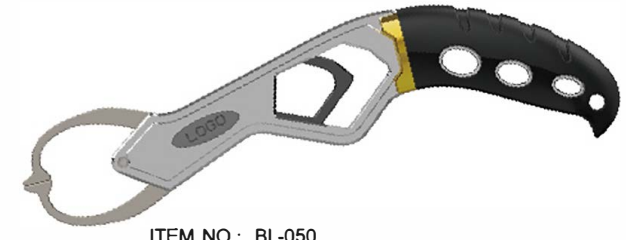

ITEM NO.: BL-030B | SIZE: 17.5cm | WEIGHT: 53g

ITEM NO.: BL-045 | SIZE: 21.8cm | WEIGHT: 134g

ITEM NO.: BL-054 | SIZE: 21.6cm | WEIGHT: 148g

ITEM NO.: BL-056 | SIZE: 21.7cm | WEIGHT: 208g

ITEM NO.: BL-050