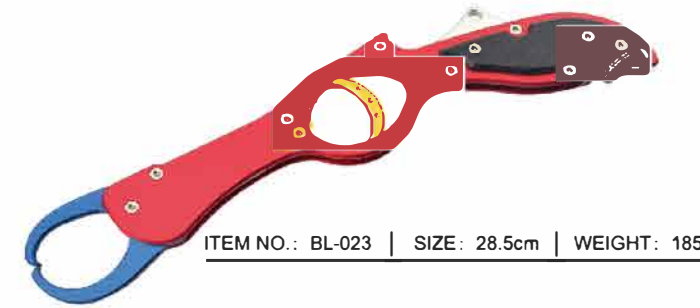

ITEM NO.: BL-015

ITEM NO.: BL-016  
OPEN SIZE: 28cm | CLOSED SIZE: 18cm | WEIGHT: 190g

ITEM NO.: BL-019

ITEM NO.: BL-002 | SIZE: 28cm | WEIGHT: 164g

ITEM NO.: BL-007 | SIZE: 28cm | WEIGHT: 166g

ITEM NO.: BL-023A | SIZE: 28.5cm | WEIGHT: 185g

ITEM NO.: BL-023 | SIZE: 28.5cm | WEIGHT: 185g

ITEM NO.: BL-020 | SIZE: 27cm | WEIGHT: 134g

ITEM NO.: BL-020A | SIZE: 27cm | WEIGHT: 134g

ITEM NO.: BL-029 | SIZE: 25cm | WEIGHT: 145g

ITEM NO.: BL-033 | SIZE: 29cm | WEIGHT: 170g