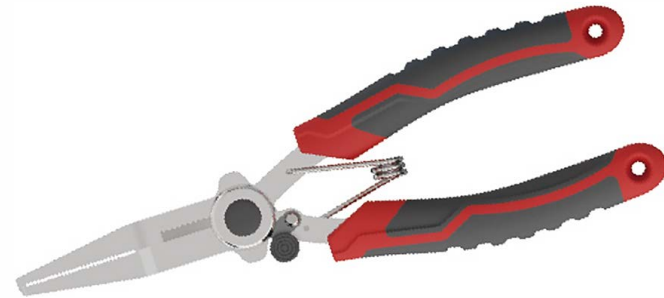

ITEM NO.: FG-1062