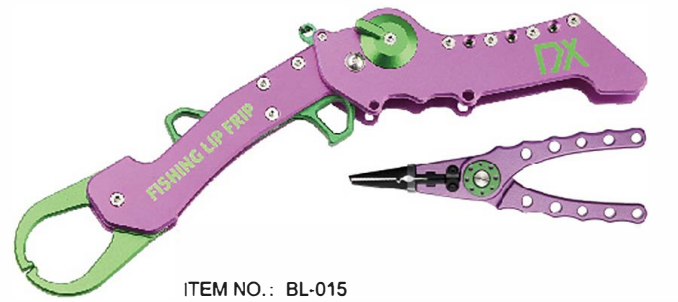

IT CAN BEAR ALMOST 50KGS

PELICAN TOOLS

ITEM NO.: BL-011  
OPEN SIZE: 28cm | CLOSED SIZE: 18cm | WEIGHT: 190g

ITEM NO.: BL-018  
OPEN SIZE: 28cm | CLOSED SIZE: 18cm | WEIGHT: 190g

ITEM NO.: BL-016  
OPEN SIZE: 28cm | CLOSED SIZE: 18cm | WEIGHT: 190g

ITEM NO.: BL-015

ITEM NO.: BL-016  
OPEN SIZE: 28cm | CLOSED SIZE: 18cm | WEIGHT: 190g

ITEM NO.: BL-019

ITEM NO.: BL-002 | SIZE: 28cm | WEIGHT: 164g

ITEM NO.: BL-007 | SIZE: 28cm | WEIGHT: 166g

ITEM NO.: BL-023A | SIZE: 28.5cm | WEIGHT: 185g

ITEM NO.: BL-023 | SIZE: 28.5cm | WEIGHT: 185g

ITEM NO.: BL-020 | SIZE: 27cm | WEIGHT: 134g

ITEM NO.: BL-020A | SIZE: 27cm | WEIGHT: 134g

ITEM NO.: BL-029 | SIZE: 25cm | WEIGHT: 145g

ITEM NO.: BL-033 | SIZE: 29cm | WEIGHT: 170g