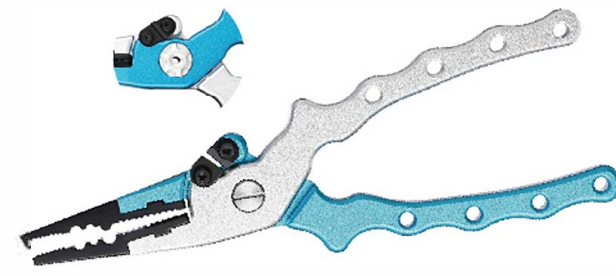

ITEM NO.: FG-1017 | SIZE: 17.5cm | WEIGHT: 142g

ITEM NO.: FG-1021 | SIZE: 18cm | WEIGHT: 137g

ITEM NO.: FG-1025 | SIZE: 15cm | WEIGHT: 101g

ITEM NO.: FG-1033 | SIZE: 18cm | WEIGHT: 105g

ITEM NO.: FG-1018 | SIZE: 18cm | WEIGHT: 142g