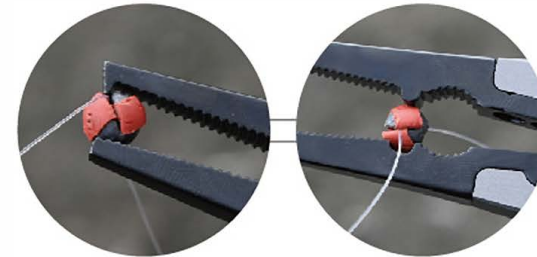

ALUMINUM FISHING PLIERS