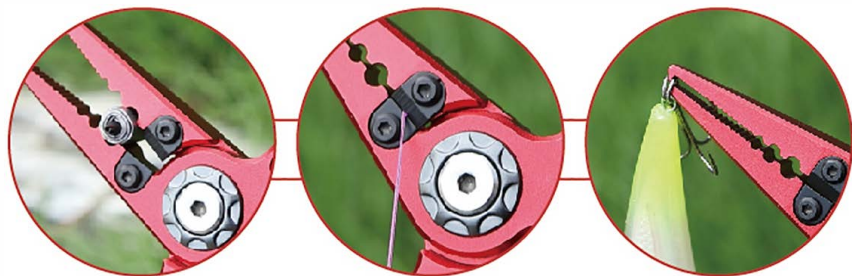

-Fishing Accessories

-Fishing

-new

NEW ARRIVAL

ALUMINUM FISHING PLIERS

FG-1064 SIZE : 17.7CM WEIGHT : 162G

MULTIFUNCTIONAL FISHING PLIERS

FG-1057 SIZE : 18CM WEIGHT : 176G