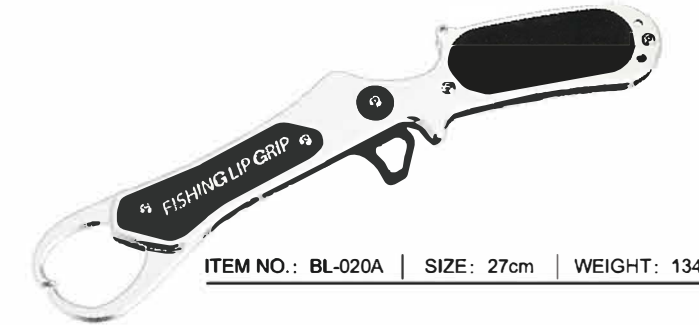

IT CAN BEAR ALMOST 50KGS

PELICAN TOOLS

ITEM NO.: BL-011  
OPEN SIZE: 28cm | CLOSED SIZE: 18cm | WEIGHT: 190g

ITEM NO.: BL-018  
OPEN SIZE: 28cm | CLOSED SIZE: 18cm | WEIGHT: 190g

ITEM NO.: BL-016  
OPEN SIZE: 28cm | CLOSED SIZE: 18cm | WEIGHT: 190g

ITEM NO.: BL-015

ITEM NO.: BL-016  
OPEN SIZE: 28cm | CLOSED SIZE: 18cm | WEIGHT: 190g

ITEM NO.: BL-019

ITEM NO.: BL-002 | SIZE: 28cm | WEIGHT: 164g

ITEM NO.: BL-007 | SIZE: 28cm | WEIGHT: 166g

ITEM NO.: BL-023A | SIZE: 28.5cm | WEIGHT: 185g

ITEM NO.: BL-023 | SIZE: 28.5cm | WEIGHT: 185g

ITEM NO.: BL-020 | SIZE: 27cm | WEIGHT: 134g

ITEM NO.: BL-020A | SIZE: 27cm | WEIGHT: 134g

ITEM NO.: BL-029 | SIZE: 25cm | WEIGHT: 145g

ITEM NO.: BL-033 | SIZE: 29cm | WEIGHT: 170g