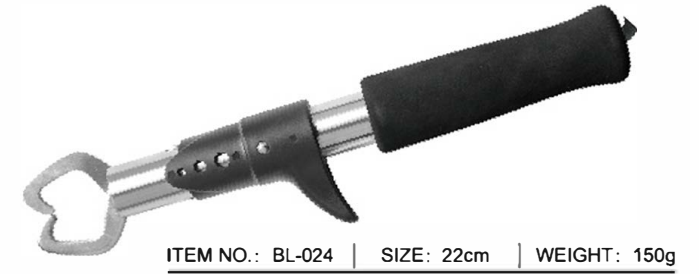

ITEM NO.: BL-014 | SIZE: 29cm | WEIGHT: 247g

ITEM NO.: BL-028A | SIZE: 27.5cm | WEIGHT: 284g

ITEM NO.: BL-021 | SIZE: 29cm | WEIGHT: 245g

ITEM NO.: BL-028 | SIZE: 27.5cm | WEIGHT: 284g

ITEM NO.: BL-040 | SIZE: 28.8cm | WEIGHT: 269g

ITEM NO.: BL-047 | SIZE: 27cm | WEIGHT: 228g

ITEM NO.: BL-031 | SIZE: 24.5cm | WEIGHT: 247g

ITEM NO.: BL-025 | SIZE: 24.5cm | WEIGHT: 235g

ITEM NO.: BL-039 | SIZE: 29.7cm | WEIGHT: 271g

ITEM NO.: BL-024 | SIZE: 22cm | WEIGHT: 150g

ITEM NO.: BL-026 | SIZE: 17.5cm | WEIGHT: 125g

ITEM NO.: BL-026A | SIZE: 22cm | WEIGHT: 127g

ITEM NO.: BL-027 | SIZE: 15.7cm | WEIGHT: 96g

ITEM NO.: BL-003 | SIZE: 10cm | WEIGHT: 58g

ITEM NO.: BL-005 | SIZE: 17cm | WEIGHT: 166g